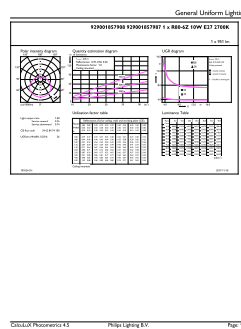

Product data

General Information	
Lighting Technology	LED
Switching Cycle	50,000
Nominal lifetime	15,000 hour(s)
Cap-Base	E27 [E27]
Light Technical	
Color Code	827 [CCT of 2700K]
Beam Angle (Nom)	120 degree(s)
Luminous Flux	880 lumen
Color Designation	Warm White (WW)
Correlated Color Temperature (Nom)	2700 K
Luminous Efficacy (rated) (Nom)	97.00 lm/W
Color Consistency	<6
Color rendering index (CRI)	80
LLMF At End Of Nominal Lifetime (Nom)	0.7 %
Operating and Electrical	
Line Frequency	50 to 60 Hz
Input Frequency	50 to 60 Hz
Power Consumption	9 W
Lamp Current (Nom)	65 mA
Wattage Equivalent	80 W

Essential LED

Numerator - Quantity Per Pack	1
Numerator - Packs per outer box	12
Material number (12NC)	929001857908
Full product name	ESS LED 9W E27 2700K 230V R80

EAN/UPC - Case	8718696798188
----------------	---------------

Dimensional drawing

Product	D	C
ESS LED 9W E27 2700K 230V R80	80 mm	115 mm

Photometric data

Spectral Power Distribution Colour - ESS LED 9W E27 2700K 230V R80

Accent Lighting Spots - ESS LED 9W E27 2700K 230V R80

Light Distribution Diagram - ESS LED 9W E27 2700K 230V R80

Essential LED

Lifetime

Life Expectancy Diagram - ESS LED 9W E27 2700K 230V R80

Lumen Maintenance Diagram - ESS LED 9W E27 2700K 230V R80