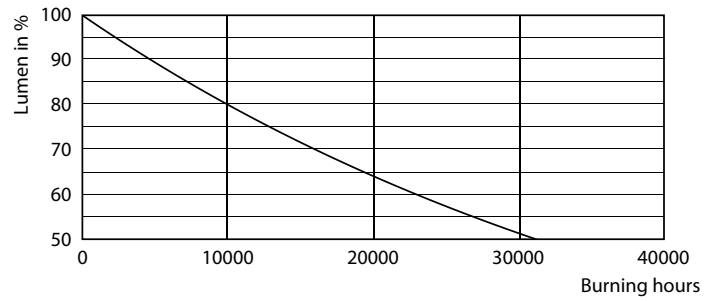

Essential LED

Lifetime

Life Expectancy Diagram - ESS LED 9W E27 2700K 230V R80

Lumen Maintenance Diagram - ESS LED 9W E27 2700K 230V R80