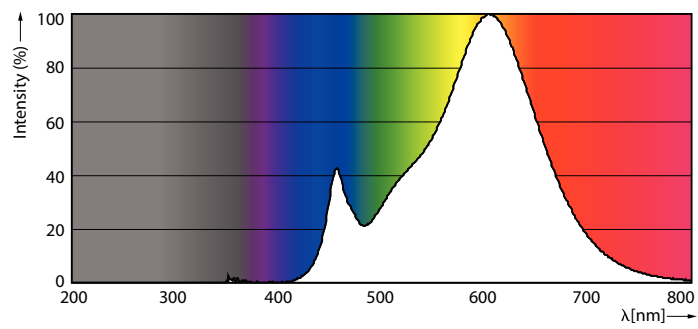

Photometric data

Spectral Power Distribution Colour - ESS LED 9W E27 2700K 230V R80