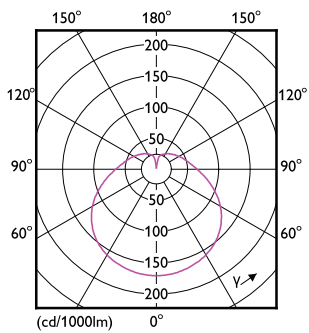

Product data

General Information	
Lighting Technology	LED
Switching Cycle	50,000
Nominal lifetime	15,000 hour(s)
Cap-Base	E27 [E27]
Light Technical	
Color Code	827 [CCT of 2700K]
Beam Angle (Nom)	120 degree(s)
Luminous Flux	880 lumen
Color Designation	Warm White (WW)
Correlated Color Temperature (Nom)	2700 K
Luminous Efficacy (rated) (Nom)	97.00 lm/W
Color Consistency	<6
Color rendering index (CRI)	80
LLMF At End Of Nominal Lifetime (Nom)	0.7 %
Operating and Electrical	
Line Frequency	50 to 60 Hz
Input Frequency	50 to 60 Hz
Power Consumption	9 W
Lamp Current (Nom)	65 mA
Wattage Equivalent	80 W

Dimensional drawing

Product	D	C
ESS LED 9W E27 2700K 230V R80	80 mm	115 mm

Photometric data

Spectral Power Distribution Colour - ESS LED 9W E27 2700K 230V R80

Accent Lighting Spots - ESS LED 9W E27 2700K 230V R80

Light Distribution Diagram - ESS LED 9W E27 2700K 230V R80

Essential LED

Lifetime

Life Expectancy Diagram - ESS LED 9W E27 2700K 230V R80

Lumen Maintenance Diagram - ESS LED 9W E27 2700K 230V R80